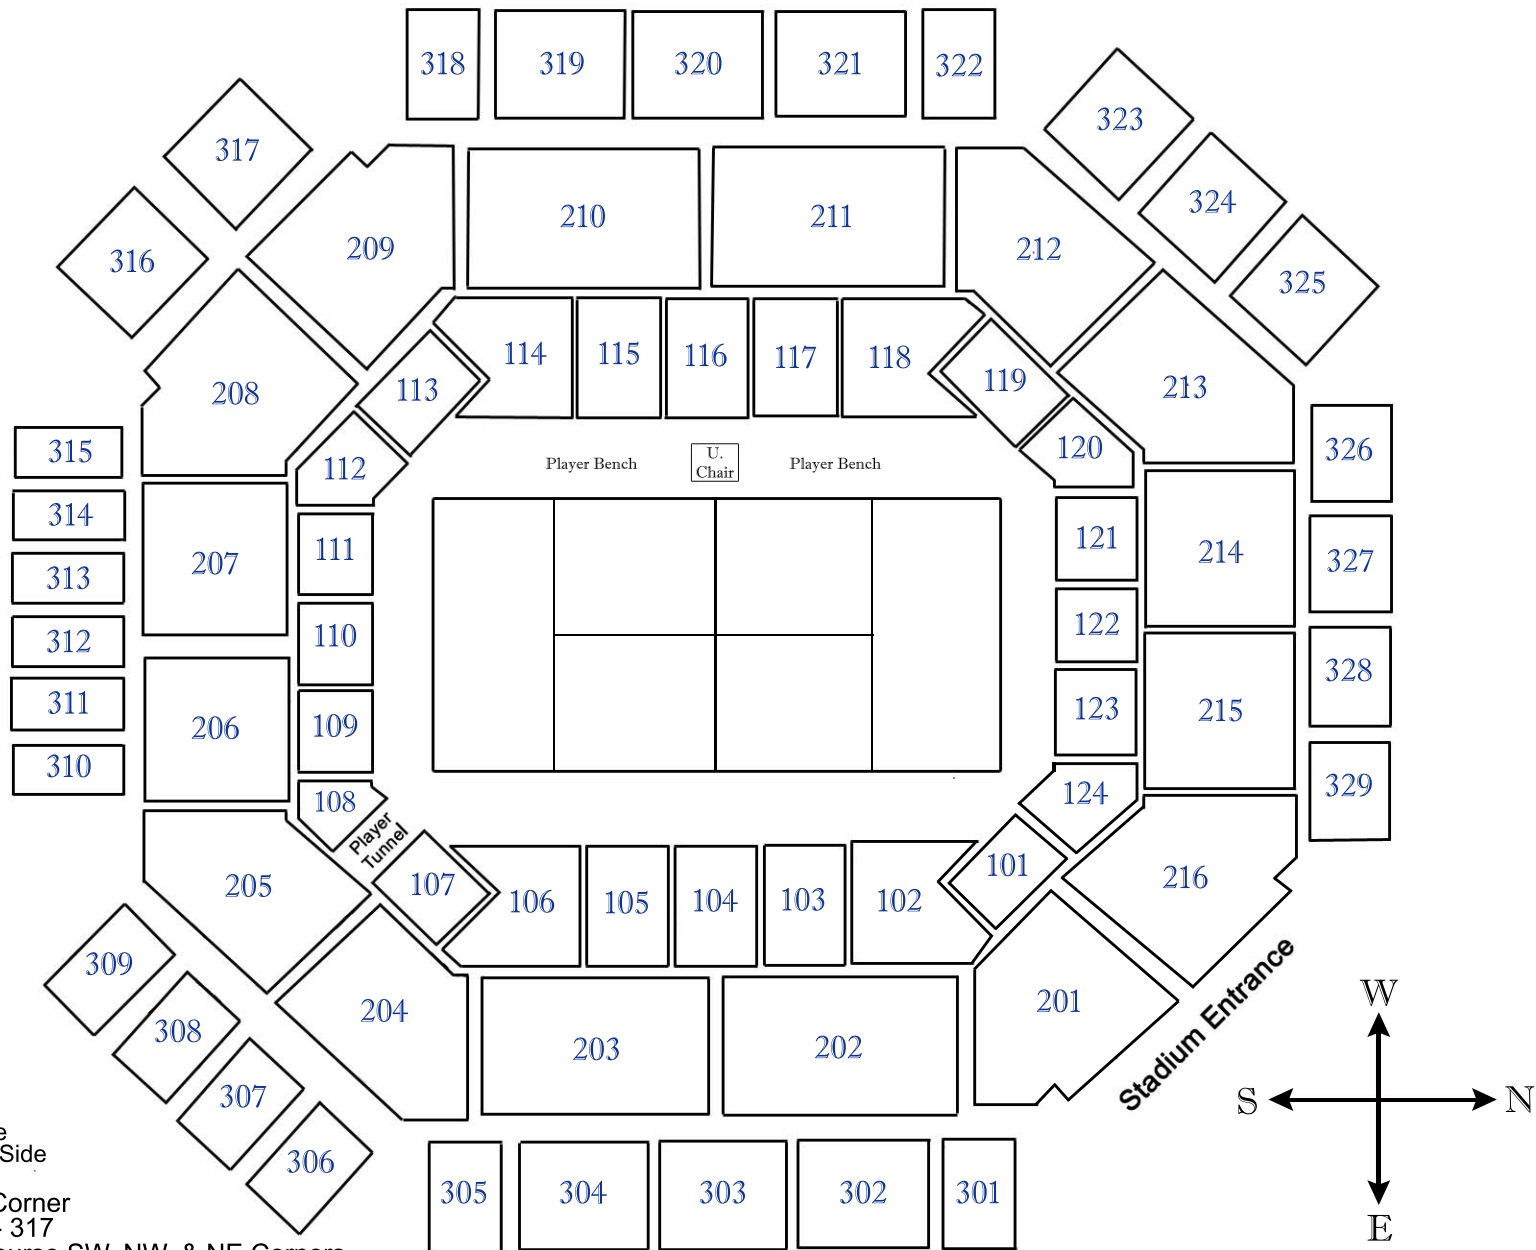

FamilyCircle Magazine Stadium

Stadium Legend:

- Restrooms: East & West Side
- Concessions: North & South Side
- Elevator: SW Corner
- Wheel Chair Access: SE Corner
- Sky Suites: Sections 306 - 317
- Ace Suites: 1st Tier Concourse SW, NW, & NE Corners
- ADA Seating located around 1st Tier Concourse